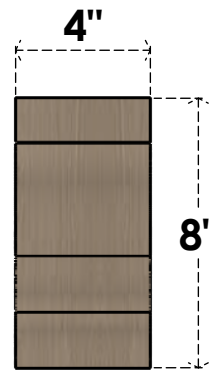

# ITEM NUMBER: CORU04X08X08ASHRCPR

4"W X 8"D X 8"H SERIES 1 CLASSIC ASHEBORO ROUGH CEDAR TIMBERTHANE  
FAUX WOOD CORBEL, PRIMED

**SIDE PROFILE**

**FRONT PROFILE**

**ISOMETRIC**

EKENA MILLWORK  
2300 WEST MAIN ST.  
CLARKSVILLE, TX 75426  
TOLL FREE: 866-607-0453  
WWW.EKENAMILLWORK.COM

NOTES

1. INSTALLATION TO BE COMPLETED IN ACCORDANCE WITH MANUFACTURER'S SPECIFICATIONS.
2. DRAWING IS NOT BE TO SCALE
3. THIS DRAWING IS INTENDED FOR DESIGN AND PLANNING PURPOSES ONLY.
4. ALL INFORMATION CONTAINED HEREIN WAS CURRENT AT THE TIME OF DEVELOPMENT BUT MUST BE REVIEWED AND APPROVED BY THE PRODUCT MANUFACTURER TO BE CONSIDERED ACCURATE.
5. TIMBERTHANE ARCHITECTURAL PRODUCTS ARE MADE FROM HIGH DENSITY URETHANE AND COME FACTORY PRIMED