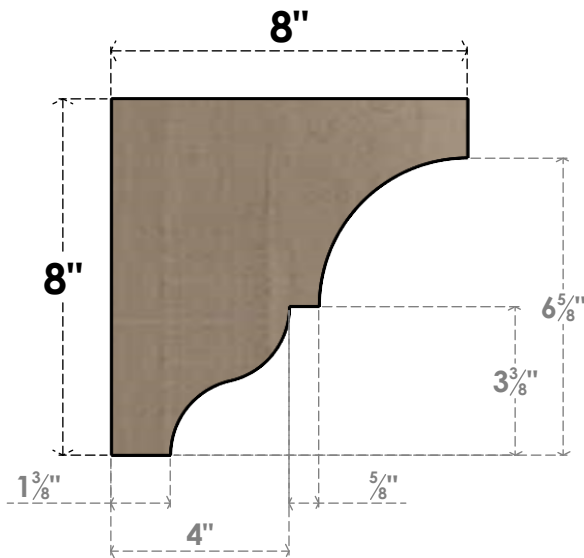

# ITEM NUMBER: CORU04X08X08ASHRCPR

4"W X 8"D X 8"H SERIES 1 CLASSIC ASHEBORO ROUGH CEDAR TIMBERTHANE  
FAUX WOOD CORBEL, PRIMED

**SIDE PROFILE**

**FRONT PROFILE**

**ISOMETRIC**

EKENA MILLWORK  
2300 WEST MAIN ST.  
CLARKSVILLE, TX 75426  
TOLL FREE: 866-607-0453  
WWW.EKENAMILLWORK.COM

NOTES

1. INSTALLATION TO BE COMPLETED IN ACCORDANCE WITH MANUFACTURER'S SPECIFICATIONS.
2. DRAWING IS NOT BE TO SCALE
3. THIS DRAWING IS INTENDED FOR DESIGN AND PLANNING PURPOSES ONLY.
4. ALL INFORMATION CONTAINED HEREIN WAS CURRENT AT THE TIME OF DEVELOPMENT BUT MUST BE REVIEWED AND APPROVED BY THE PRODUCT MANUFACTURER TO BE CONSIDERED ACCURATE.
5. TIMBERTHANE ARCHITECTURAL PRODUCTS ARE MADE FROM HIGH DENSITY URETHANE AND COME FACTORY PRIMED