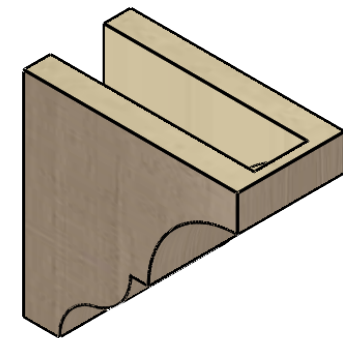

# ITEM NUMBER: CORU04X08X08ASHRCPR

4"W X 8"D X 8"H SERIES 1 CLASSIC ASHEBORO ROUGH CEDAR TIMBERTHANE  
FAUX WOOD CORBEL, PRIMED

**SIDE PROFILE**

**FRONT PROFILE**

**ISOMETRIC**

EKENA MILLWORK  
2300 WEST MAIN ST.  
CLARKSVILLE, TX 75426  
TOLL FREE: 866-607-0453  
WWW.EKENAMILLWORK.COM

NOTES

1. INSTALLATION TO BE COMPLETED IN ACCORDANCE WITH MANUFACTURER'S SPECIFICATIONS.
2. DRAWING IS NOT BE TO SCALE
3. THIS DRAWING IS INTENDED FOR DESIGN AND PLANNING PURPOSES ONLY.
4. ALL INFORMATION CONTAINED HEREIN WAS CURRENT AT THE TIME OF DEVELOPMENT BUT MUST BE REVIEWED AND APPROVED BY THE PRODUCT MANUFACTURER TO BE CONSIDERED ACCURATE.
5. TIMBERTHANE ARCHITECTURAL PRODUCTS ARE MADE FROM HIGH DENSITY URETHANE AND COME FACTORY PRIMED